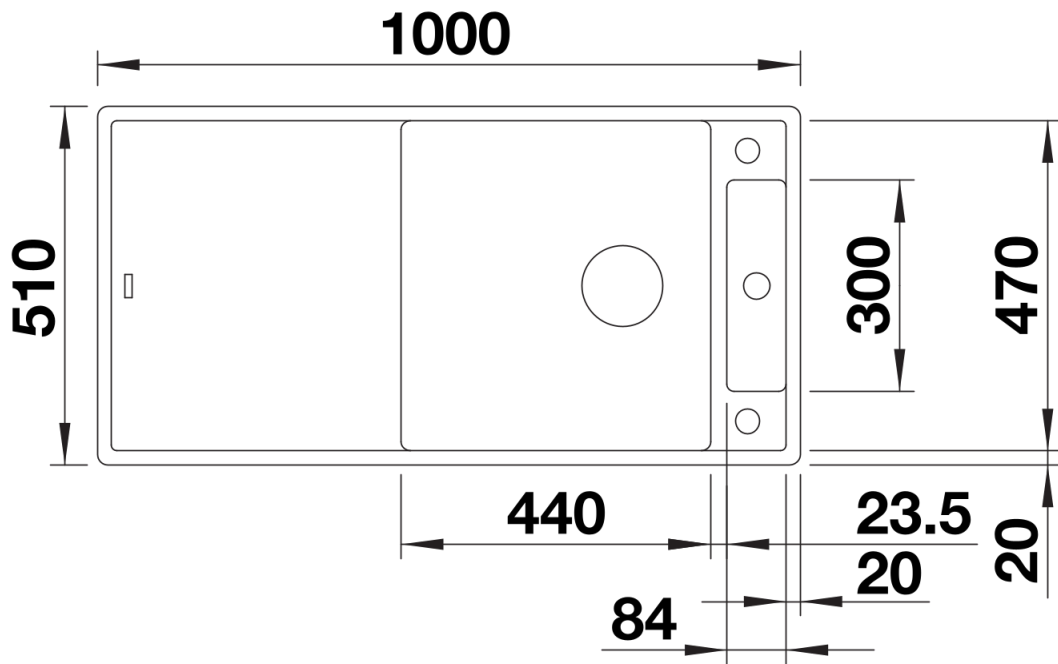

Colours

SILGRANIT anthracite

Available colours:

- black
- anthracite
- rock grey
- volcano grey
- alumetallic
- white
- soft white
- tartufo
- coffee

Planning information

- Cut out: 980 x 490 x R15, Universal handing, German warehouse stock, please allow 10 working days

Scope of supply

- Glass cutting board
- waste kit with space-saving pipe
- 3 ½" InFino basket strainer with remote control

234045 - Chopping board

Details

Top view

Cut-out

Front view

Side view