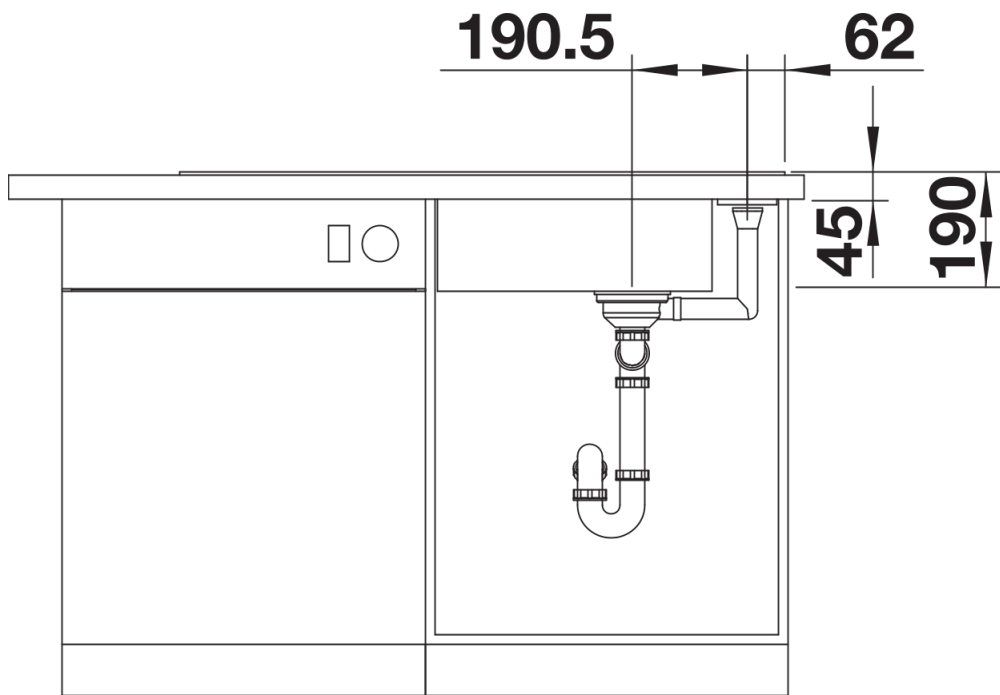

Scope of supply

- Glass cutting board
- waste kit with space-saving pipe
- 3 ½" InFino basket strainer with remote control

234045 - Chopping board

Details

Top view

Cut-out

Front view

Side view