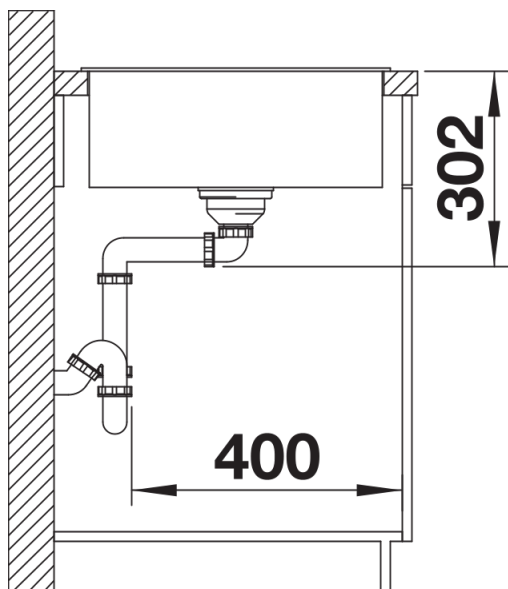

Scope of supply

- Glass cutting board
- waste kit with space-saving pipe
- 3 ½" InFino basket strainer with remote control

234045 - Chopping board

Details

Top view

Cut-out

Front view

Side view