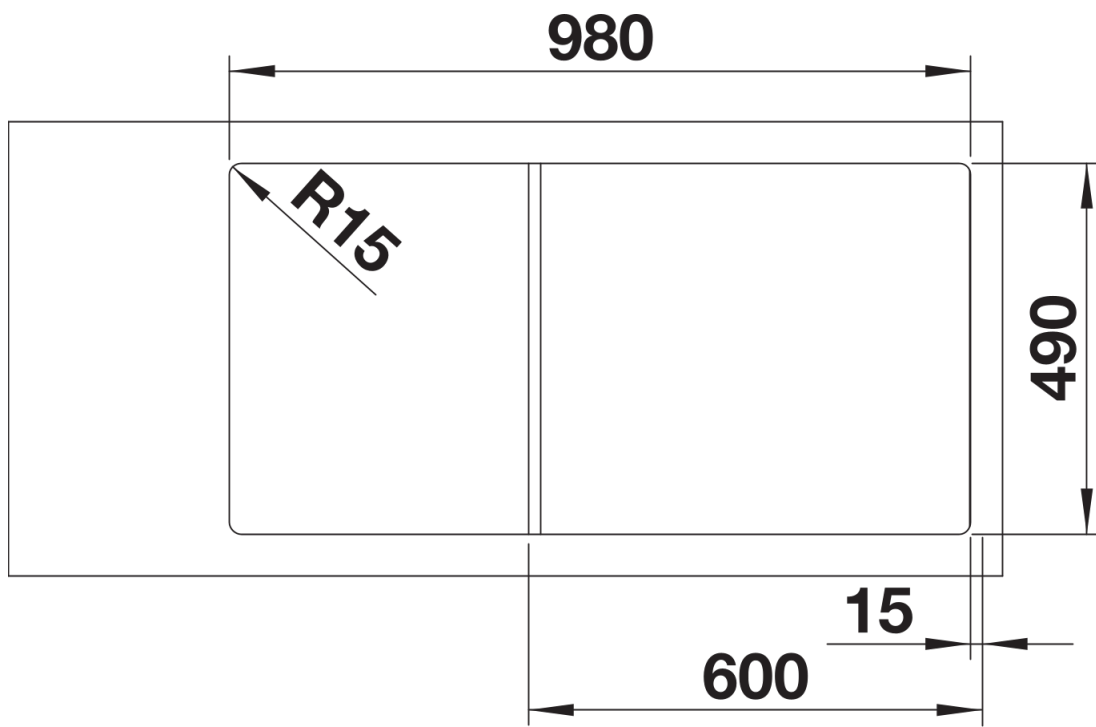

Colours

SILGRANIT anthracite

Available colours:

- black
- anthracite
- rock grey
- volcano grey
- alumetallic
- white
- soft white
- tartufo
- coffee

Planning information

- Cut out: 980 x 490 x R15, Universal handing, German warehouse stock, please allow 10 working days

Scope of supply

- Glass cutting board
- waste kit with space-saving pipe
- 3 ½" InFino basket strainer with remote control

234045 - Chopping board

Details

Top view

Cut-out

Front view

Side view